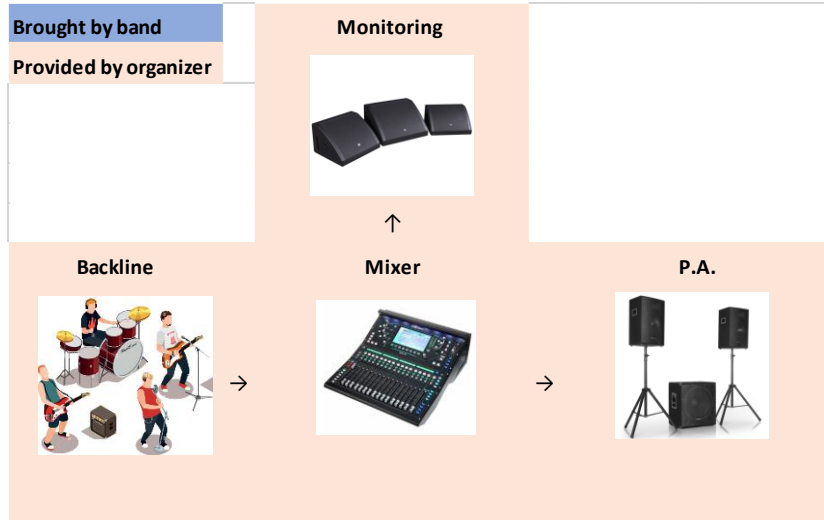

Sound:

Please choose and **contact us**:

Option 1 (Self-sufficient):

The band takes care of microphone setup, cabling, and monitoring themselves. The FOH picks up the signals from the band's splitter and only mixes the front. **(Preferred by the band)**

The organizer provides the microphones and takes care of cabling, monitoring, and the front mix. At least 5 monitors with separate aux sends must be provided.

Material	Brought by the band
P.A. with Subwoofer	no
Min. 16 Channel Mixer	no
min 6 Aux Outs (Prefade)	no
5 Monitor Speaker	no
Microphones	no
Cables	no
Stands	no

Light:

- Standard Theatre front light
- Coloured back light

Press release:

Eddy Zinn & The Infinites – If Ed Sheeran played with Måneskin.

The sensitive, melodic sounds meet the influence of rocking and modern riffs.

Eddy Zinn and The Infinites bring all the essential elements to master any show and wake up the audience

Channel List

Channel	Instrument	Microphone	Stand	Note
1	Kick	Beta 52 A	small	Gate
2	Snare	Shure SM 57	Clip	
3	Hi Hat	AKG C430	middle	
4	Ride	AKG C430	big	
5	Tom	Sennheiser e904	Clip	Gate
6	Floor tom	Sennheiser e904	Clip	Gate
7	Over head L	AKG C430	big	
8	Over head R	AKG C430	big	
9	Bass	DI	/	
10	Guitar Alex	DI	/	
11	Guitar Flo	DI	/	
12	Acoustic-Guitar	DI	/	Reverb & Compressor
13	Vox Robin (Dr)	Sennheiser e904	big	Small reverb.
14	Vox Steven (B)	Sennheiser e935	big	Small reverb.
15	Vox Flo/Alex (G)	Sennheiser e935	big	Small reverb.
16	Vox Eddy (S)	Sennheiser e945	big	Small reverb. & Compressor