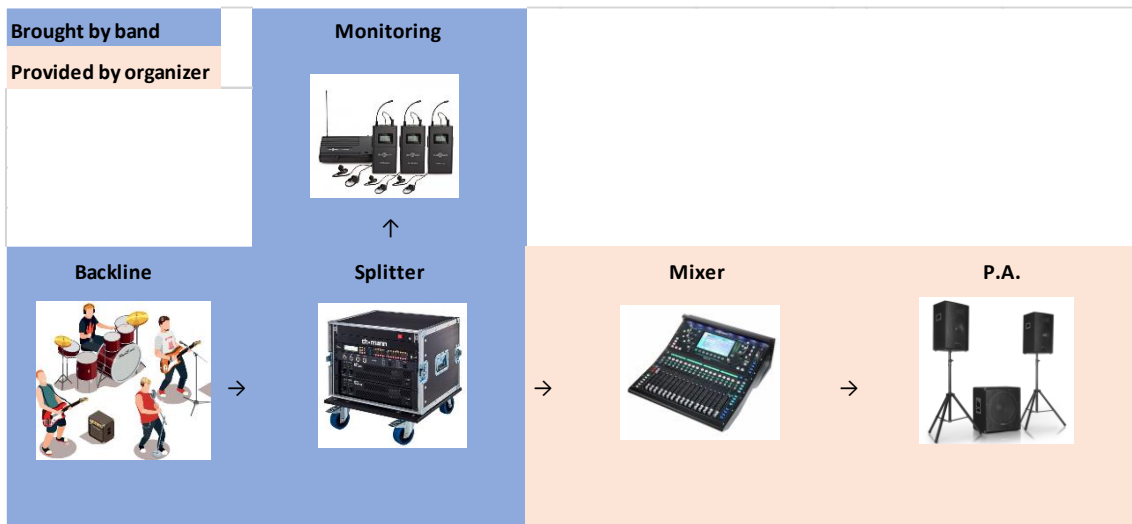

Technical Rider

EDDY ZINN & The Infinites

Stage:

- Min. 6x4m
- Drumriser 2x2m
- Room for a banner 4x2m
- 1 Dressroom
- **The Band doesn't bring any Amps/Cabinettes**

Instruments:

Drums:	22" Kick 16" Floor Tom 12" Rack Tom 14" Snare	Cymbals:	21" Sweetride 19" Crash 18" EFX Crash 17" Crash 15" Hihat
Bass:	Yamaha P/J 5 String	Amp:	Pre Amp as DI
Guitar Alex:	Fender Stratocaster	Amp:	Line6 POD GO as DI
Guitar Flo:	Gibson Les Paul	Amp:	Hughes&Kettner GrandMeister Deluxe 40 as DI
Guitar Eddy:	Taylor GS Mini	Amp:	Fishman Platinum Pro EQ as DI

Sound:

Please choose and **contact us**:

Option 1 (Self-sufficient):

The band takes care of microphone setup, cabling, and monitoring themselves. The FOH picks up the signals from the band's splitter and only mixes the front. **(Preferred by the band)**

The organizer provides the microphones and takes care of cabling, monitoring, and the front mix. At least 5 monitors with separate aux sends must be provided.

Material	Brought by the band
P.A. with Subwoofer	no
Min. 16 Channel Mixer	no
min 6 Aux Outs (Prefade)	no
5 Monitor Speaker	no
Microphones	no
Cables	no
Stands	no

Eddy Zinn and The Infinites bring all the essential elements to master any show and wake up the audience

Channel List

Channel	Instrument	Microphone	Stand	Note
1	Kick	Beta 52 A	small	Gate
2	Snare	Shure SM 57	Clip	
3	Hi Hat	AKG C430	middle	
4	Ride	AKG C430	big	
5	Tom	Sennheiser e904	Clip	Gate
6	Floor tom	Sennheiser e904	Clip	Gate
7	Over head L	AKG C430	big	
8	Over head R	AKG C430	big	
9	Bass	DI	/	
10	Guitar Alex	DI	/	
11	Guitar Flo	DI	/	
12	Acoustic-Guitar	DI	/	Reverb & Compressor
13	Vox Robin (Dr)	Sennheiser e904	big	Small reverb.
14	Vox Steven (B)	Sennheiser e935	big	Small reverb.
15	Vox Flo/Alex (G)	Sennheiser e935	big	Small reverb.
16	Vox Eddy (S)	Sennheiser e945	big	Small reverb. & Compressor