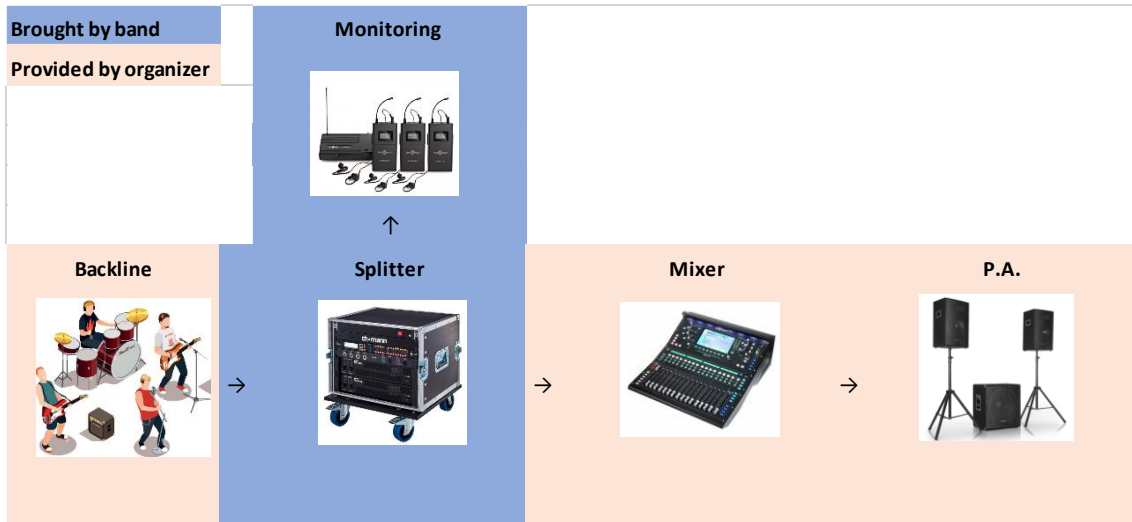

Sound:

Please choose and **contact us**:

Option 1 (Self-sufficient):

The band takes care of microphone setup, cabling, and monitoring themselves. The FOH picks up the signals from the band's splitter and only mixes the front. **(Preferred by the band)**

Material	Brought by the band
P.A. with Subwoofer	
Min. 16 Channel Mixer	
min 6 Aux Outs (Prefade)	✓
1 Monitor Speaker	✓
5 In-Ear Systems	✓
Signal Splitter	✓
Microphones	✓
Cables	✓
Stands	✓

Option 2 (Classic):

The organizer provides the microphones and takes care of cabling, monitoring, and the front mix. At least 5 monitors with separate aux sends must be provided.

Material	Brought by the band
P.A. with Subwoofer	no
Min. 16 Channel Mixer	no
min 6 Aux Outs (Prefade)	no
5 Monitor Speaker	no
Microphones	no
Cables	no
Stands	no

Option 3 (Hybrid):

The organizer provides the microphones and takes care of cabling and the front mix. The band handles monitoring via their own splitter inserted into the signal chain.

Material	Brought by the band
P.A. with Subwoofer	
Min. 16 Channel Mixer	
min 6 Aux Outs (Prefade)	✓
1 Monitor Speaker	✓
5 In-Ear Systems	✓
Signal Splitter	✓
Microphones	
Cables	
Stands	